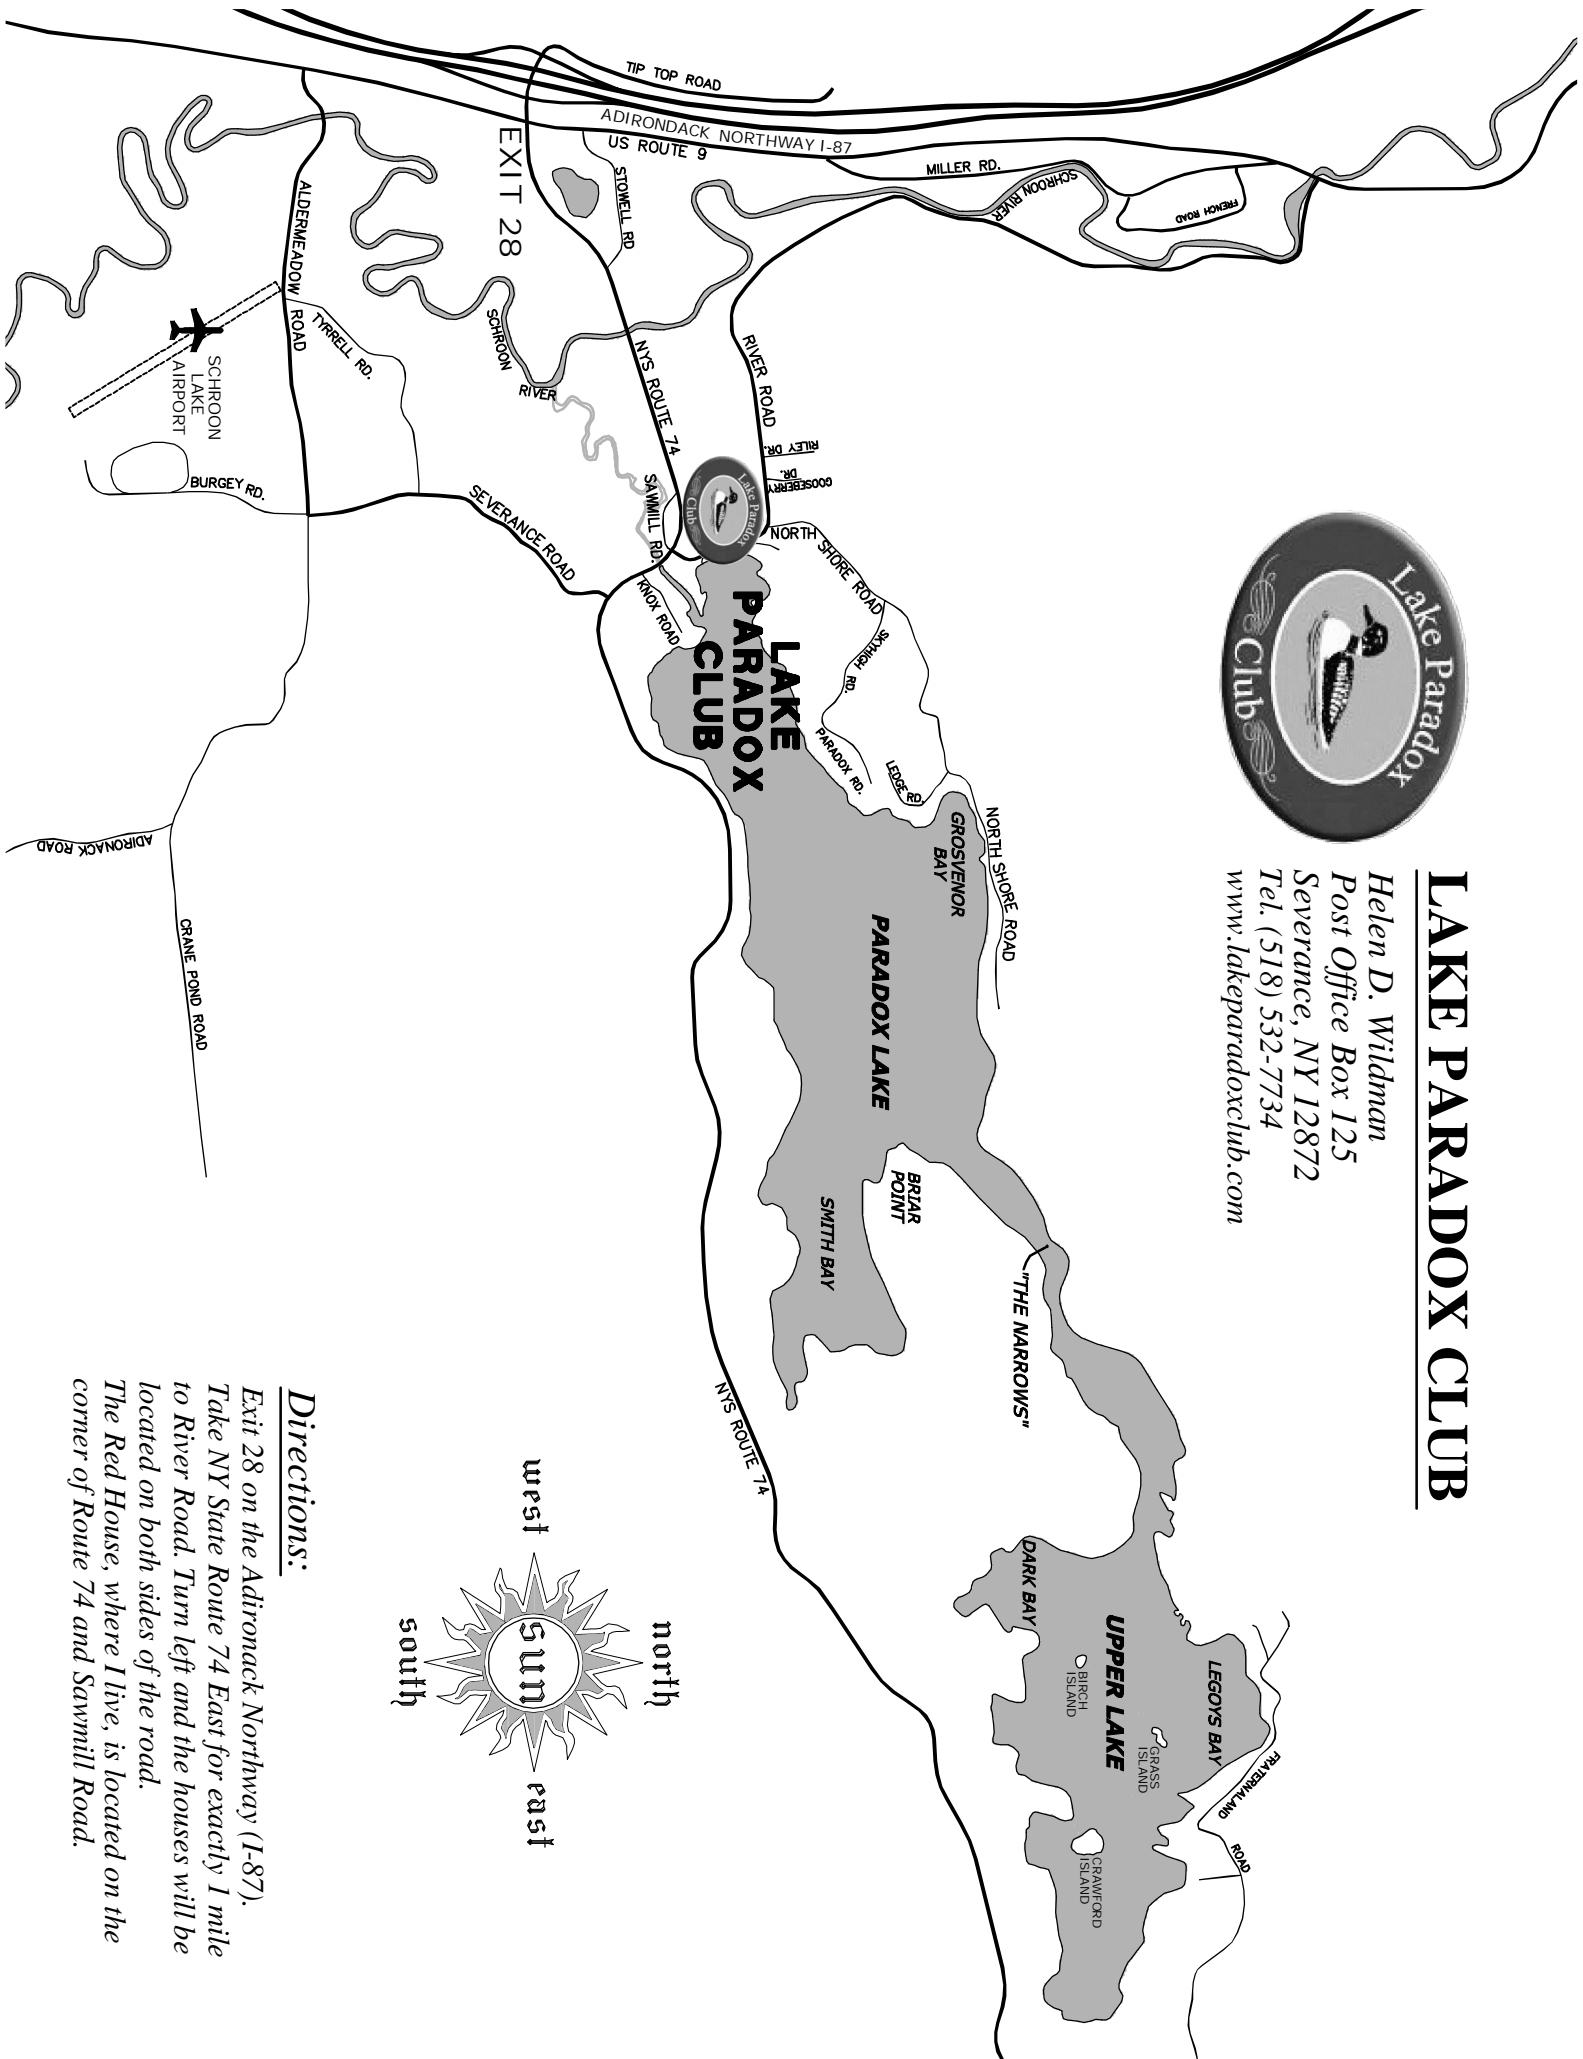

LAKE PARADOX CLUB

*Helen D. Wildman
 Post Office Box 125
 Severance, NY 12872
 Tel. (518) 532-7734
 www.lakeparadoxclub.com*

Directions:

*Exit 28 on the Adirondack Northway (I-87).
 Take NY State Route 74 East for exactly 1 mile
 to River Road. Turn left and the houses will be
 located on both sides of the road.
 The Red House, where I live, is located on the
 corner of Route 74 and Sawmill Road.*